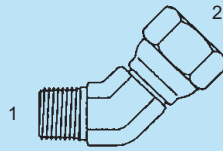

Y-SS-1503 - 45°

(1) Male Pipe
(2) Fem. Pipe Swivel

- Y-SS-1503-02-02
- Y-SS-1503-04-04
- Y-SS-1503-06-06
- Y-SS-1503-08-08
- Y-SS-1503-12-12
- Y-SS-1503-16-16
- Y-SS-1503-24-24