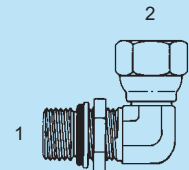

Y-SS-6901-NWO - 90°

- (1) Adj. O-Ring
- (2) Fem. Pipe Swivel

- Y-SS-6901-04-04-NWO
- Y-SS-6901-06-06-NWO
- Y-SS-6901-08-08-NWO
- Y-SS-6901-10-08-NWO
- Y-SS-6901-10-12-NWO
- Y-SS-6901-12-12-NWO
- Y-SS-6901-16-16-NWO