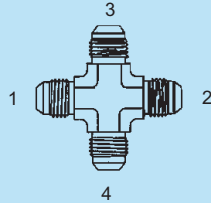

**Y-SS-2605 - Tee**

(1) (3) Male 37°  
(2) Male Pipe

- Y-SS-2605-03-02-03
- Y-SS-2605-04-02-04
- Y-SS-2605-04-04-04
- Y-SS-2605-05-02-05
- Y-SS-2605-05-04-05
- Y-SS-2605-06-04-06
- Y-SS-2605-06-06-06
- Y-SS-2605-08-06-08
- Y-SS-2605-08-08-08
- Y-SS-2605-10-08-10
- Y-SS-2605-12-08-12
- Y-SS-2605-12-12-12
- Y-SS-2605-16-16-16
- Y-SS-2605-20-20-20
- Y-SS-2605-24-24-24

# IMPORT STAINLESS STEEL ADAPTERS

Styles may vary from picture

**Y-SS-2606 - Tee**

- (1) (3) Male 37°
- (2) Fem. Pipe

- Y-SS-2606-04-02-04
- Y-SS-2606-04-04-04
- Y-SS-2606-06-04-06
- Y-SS-2606-06-06-06
- Y-SS-2606-08-06-08
- Y-SS-2606-08-08-08
- Y-SS-2606-10-08-10
- Y-SS-2606-12-12-12

**Y-SS-2650 - Cross**

- (1) (2) (3) (4) Male 37°

- Y-SS-2650-04-04-04-04
- Y-SS-2650-06-06-06-06
- Y-SS-2650-08-08-08-08

**Y-SS-2700 - Str.**

- (1) Male 37°
- (2) Bulkhead 37°

- Y-SS-2700-04-04
- Y-SS-2700-05-05
- Y-SS-2700-06-06
- Y-SS-2700-08-08
- Y-SS-2700-10-10
- Y-SS-2700-12-12
- Y-SS-2700-16-16
- Y-SS-2700-20-20
- Y-SS-2700-24-24
- Y-SS-2700-32-32