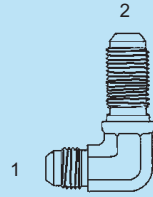

# IMPORT STAINLESS STEEL ADAPTERS

Styles may vary from picture

**Y-SS-2606 - Tee**

- (1) (3) Male 37°
- (2) Fem. Pipe

- Y-SS-2606-04-02-04
- Y-SS-2606-04-04-04
- Y-SS-2606-06-04-06
- Y-SS-2606-06-06-06
- Y-SS-2606-08-06-08
- Y-SS-2606-08-08-08
- Y-SS-2606-10-08-10
- Y-SS-2606-12-12-12

**Y-SS-2650 - Cross**

- (1) (2) (3) (4) Male 37°

- Y-SS-2650-04-04-04-04
- Y-SS-2650-06-06-06-06
- Y-SS-2650-08-08-08-08

**Y-SS-2700 - Str.**

- (1) Male 37°
- (2) Bulkhead 37°

- Y-SS-2700-04-04
- Y-SS-2700-05-05
- Y-SS-2700-06-06
- Y-SS-2700-08-08
- Y-SS-2700-10-10
- Y-SS-2700-12-12
- Y-SS-2700-16-16
- Y-SS-2700-20-20
- Y-SS-2700-24-24
- Y-SS-2700-32-32

**Y-SS-2701 - 90°**

- (1) Male 37°
- (2) Bulkhead 37°

- Y-SS-2701-03-03
- Y-SS-2701-04-04
- Y-SS-2701-05-05
- Y-SS-2701-06-06
- Y-SS-2701-08-08
- Y-SS-2701-10-10
- Y-SS-2701-12-12
- Y-SS-2701-16-16
- Y-SS-2701-20-20
- Y-SS-2701-24-24