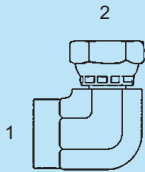

# IMPORT STAINLESS STEEL ADAPTERS

Styles may vary from picture

**Y-SS-1501 - 90°**

(1) Male Pipe  
(2) Fem. Pipe Swivel

- Y-SS-1501-02-02
- Y-SS-1501-02-04
- Y-SS-1501-04-02
- Y-SS-1501-04-04
- Y-SS-1501-04-06
- Y-SS-1501-06-04
- Y-SS-1501-06-06
- Y-SS-1501-06-08
- Y-SS-1501-08-06
- Y-SS-1501-08-08
- Y-SS-1501-08-12
- Y-SS-1501-12-08
- Y-SS-1501-12-12
- Y-SS-1501-12-16
- Y-SS-1501-16-12
- Y-SS-1501-16-16
- Y-SS-1501-20-20
- Y-SS-1501-24-24
- Y-SS-1501-32-32

**Y-SS-1502 - 90°**

(1) Fem. Pipe  
(2) Fem. Pipe Swivel

- Y-SS-1502-04-04
- Y-SS-1502-04-06
- Y-SS-1502-06-04
- Y-SS-1502-06-06
- Y-SS-1502-08-08
- Y-SS-1502-12-12
- Y-SS-1502-20-20

**Y-SS-1503 - 45°**

(1) Male Pipe  
(2) Fem. Pipe Swivel