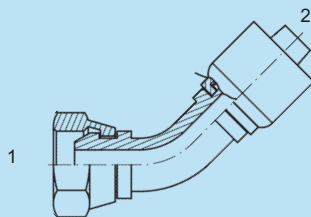

ONE PIECE COMPACT FITTINGS BW SERIES

Styles may vary from picture

SSHE-Z68108 - 45°

- (1) Fem. BPP Swivel
- (2) Hose End

FUI

SSHE-Z68108-12-12
SSHE-Z68108-16-16
SSHE-Z68108-20-20
SSHE-Z68108-24-24
SSHE-Z68108-32-32

Description

SS 12FBPPX-12HE 45° Shape
SS 16FBPPX-16HE 45° Shape
SS 20FBPPX-20HE 45° Shape
SS 24FBPPX-24HE 45° Shape
SS 32FBPPX-32HE 45° Shape