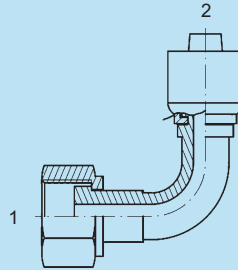

ONE PIECE COMPACT FITTINGS BW SERIES

Styles may vary from picture

SSHE-Z68901 - Str.

- (1) Fem. O-Ring Face Seal Swivel
- (2) Hose End Double Hex

FUI

SSHE-Z68901-12-12
 SSHE-Z68901-16-16
 SSHE-Z68901-20-20
 SSHE-Z68901-24-24

Description

SS 12FOFSX-12HEDH Double Hex Straight
 SS 16FOFSX-16HEDH Double Hex Straight
 SS 20FOFSX-20HEDH Double Hex Straight
 SS 24FOFSX-24HEDH Double Hex Straight

SSHE-Z68907 - 90°

- (1) Fem. O-Ring Face Seal Swivel
- (2) Hose End