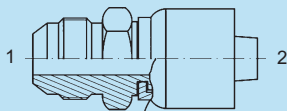

SSHE-Z68140 - Str.

- (1) Male 37°
- (2) Hose End

FUI

SSHE-Z68140-12-12
SSHE-Z68140-16-16
SSHE-Z68140-20-20
SSHE-Z68140-24-24
SSHE-Z68140-32-32

Description

SS 12MJ-12HE Straight
SS 16MJ-16HE Straight
SS 20MJ-20HE Straight
SS 24MJ-24HE Straight
SS 32MJ-32HE Straight