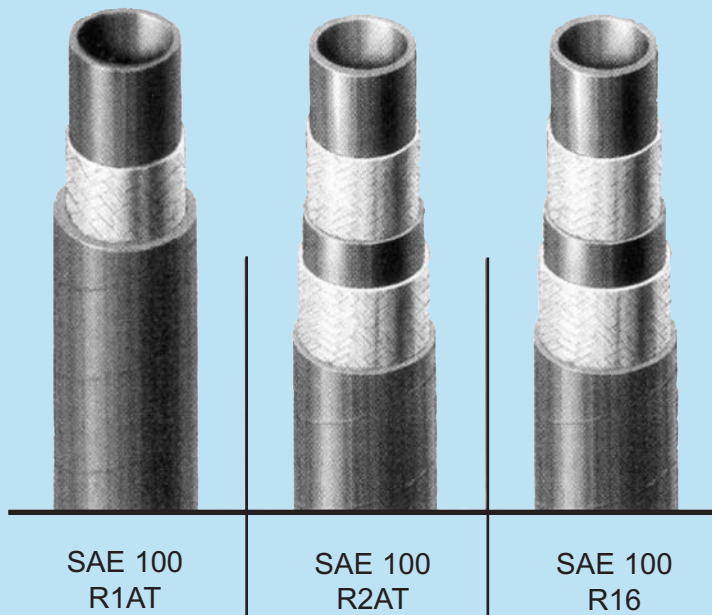

TABLE OF CONTENTS

Hose Information 43 Series	1
One Piece Compact Fittings 43 Series	2
Ferrule Information 43 Series	8
Hose Information BW Series	9
One Piece Compact Fittings BW Series	10
Ferrule Information BW Series	18
Crimping Charts	19
Parts Index	21

*“It is the policy of Fittings Unlimited, Inc.
to maintain and improve our customer satisfaction by
providing hydraulic and pneumatic fittings and
accessories that consistently meet our customer’s
specified product and delivery requirements.”*

**316L Stainless Steel Hose Ends are one piece fittings 43 Series
for hose 100 R1AT / 100 R2AT / 100 R16**

BSP - NPT / NPSM - JIC - METRIC - ORFS