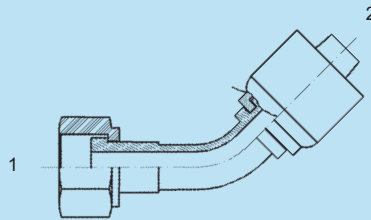

SSHE-88908

- (1) Fem. O-Ring Face Seal Swivel
- (2) Hose End

FUI

SSHE-88908-04-04
SSHE-88908-06-06
SSHE-88908-08-08
SSHE-88908-10-10
SSHE-88908-12-12
SSHE-88908-16-16

Description

SS 4FOFSX-4HE 45° Shape
SS 6FOFSX-6HE 45° Shape
SS 8FOFSX-8HE 45° Shape
SS 10FOFSX-10HE 45° Shape
SS 12FOFSX-12HE 45° Shape
SS 16FOFSX-16HE 45° Shape