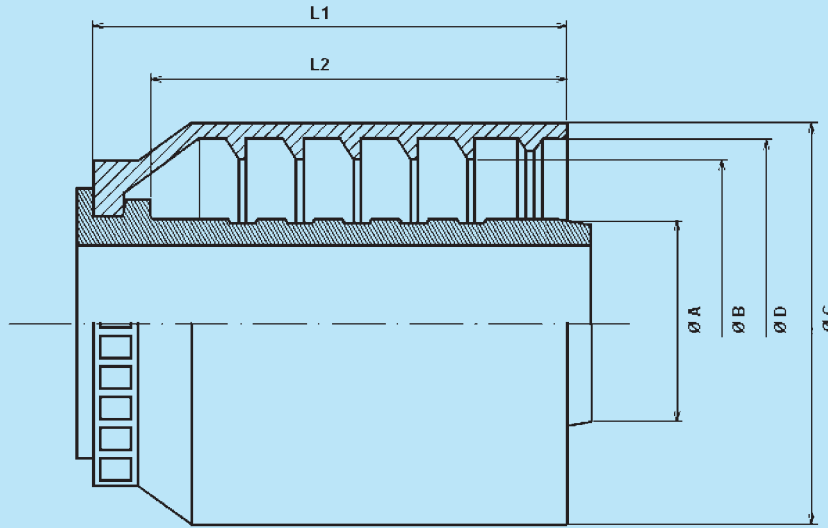

FERRULES FOR COMPACT ONE PIECE FITTINGS BW SERIES HOSE ENDS

	SIZE	Ø A	Ø B	Ø C	Ø D	L1	L2
SSHE-ZAC68010-12 (mm)	19	19.1	25.2	42.0	38.0	50.0	43.2
SSHE-ZAC68010-12 (inch)	3/4 "	0.75	0.99	1.65	1.50	1.97	1.70
SSHE-ZAC68010-16 (mm)	25	25.4	40.0	49.0	45.0	58.0	51.2
SSHE-ZAC68010-16 (inch)	1"	1.00	1.57	1.93	1.77	2.28	2.02
SSHE-ZAC68010-20 (mm)	32	31.8	53.0	64.0	58.8	67.0	59.0
SSHE-ZAC68010-20 (inch)	1 1/4"	1.25	2.09	2.52	2.31	2.64	2.32
SSHE-ZAC68010-24 (mm)	38	37.8	58.0	70.0	65.0	72.0	62.5
SSHE-ZAC68010-24 (inch)	1 1/2"	1.49	2.28	2.76	2.56	2.83	2.46
SSHE-ZAC68010-32 (mm)	50	*	*	*	*	*	*
SSHE-ZAC68010-32 (inch)	2"	*	*	*	*	*	*