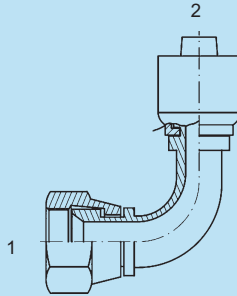

ONE PIECE COMPACT FITTINGS BW SERIES

Styles may vary from picture

SSHE-Z68138 - 90°

- (1) Fem. 37° Swivel
- (2) Hose End

FUI

SSHE-Z68138-12-12
SSHE-Z68138-16-16
SSHE-Z68138-20-20
SSHE-Z68138-24-24
SSHE-Z68138-32-32

Description

SS 12FJX-12HE 90° Shape
SS 16FJX-16HE 90° Shape
SS 20FJX-20HE 90° Shape
SS 24FJX-24HE 90° Shape
SS 32FJX-32HE 90° Shape