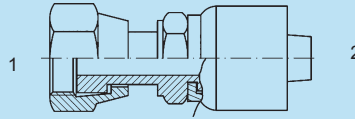

ONE PIECE COMPACT FITTINGS BW SERIES

Styles may vary from picture

SSHE-Z68901 - Str.

- (1) Fem. O-Ring Face Seal Swivel
- (2) Hose End Double Hex

FUI

SSHE-Z68901-12-12
SSHE-Z68901-16-16
SSHE-Z68901-20-20
SSHE-Z68901-24-24

Description

SS 12FOFSX-12HEDH Double Hex Straight
SS 16FOFSX-16HEDH Double Hex Straight
SS 20FOFSX-20HEDH Double Hex Straight
SS 24FOFSX-24HEDH Double Hex Straight