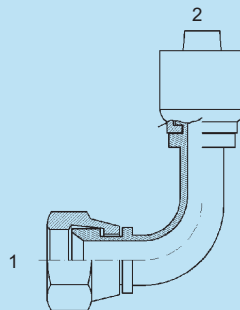

SSHE-88138 - 90°

- (1) Fem. 37° Swivel
- (2) Hose End

FUI #	Description
SSHE-88138-04-04	SS 4FJX-4HE 90° Shape
SSHE-88138-06-06	SS 6FJX-6HE 90° Shape
SSHE-88138-08-08	SS 8FJX-8HE 90° Shape
SSHE-88138-12-12	SS 12FJX-12HE 90° Shape
SSHE-88138-16-16	SS 16FJX-16HE 90° Shape