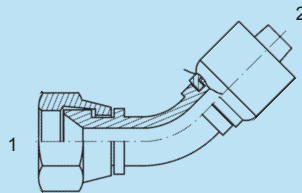

Description

SS 12FJX-12HEDH Double Hex Straight
 SS 16FJX-16HEDH Double Hex Straight
 SS 20FJX-20HEDH Double Hex Straight
 SS 24FJX-24HEDH Double Hex Straight
 SS 32FJX-32HEDH Double Hex Straight

ONE PIECE COMPACT FITTINGS BW SERIES

Styles may vary from picture

SSHE-Z68138 - 90°

- (1) Fem. 37° Swivel
- (2) Hose End

FUI

SSHE-Z68138-12-12
 SSHE-Z68138-16-16
 SSHE-Z68138-20-20
 SSHE-Z68138-24-24
 SSHE-Z68138-32-32

Description

SS 12FJX-12HE 90° Shape
 SS 16FJX-16HE 90° Shape
 SS 20FJX-20HE 90° Shape
 SS 24FJX-24HE 90° Shape
 SS 32FJX-32HE 90° Shape