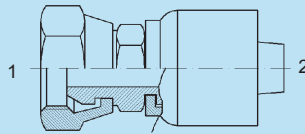

- 76.10
- 85.60
- 108.30

ONE PIECE COMPACT FITTINGS 43 SERIES

Styles may vary from picture

SSHE-88142 - Str.

- (1) Fem. 37° Swivel
- (2) Hose End

FUI #	Description
SSHE-88142-04-04	SS 4FJX-4HE Straight
SSHE-88142-06-06	SS 6FJX-6HE Straight
SSHE-88142-08-08	SS 8FJX-8HE Straight
SSHE-88142-12-12	SS 12FJX-12HE Straight
SSHE-88142-16-16	SS 16FJX-16HE Straight
SSHE-88142-20-20	SS 20FJX-20HE Straight
SSHE-88142-24-24	SS 24FJX-24HE Straight
SSHE-88142-32-32	SS 32FJX-32HE Straight