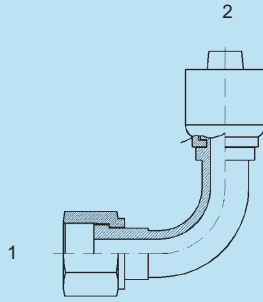

ONE PIECE COMPACT FITTINGS 43 SERIES

Styles may vary from picture

SSHE-88907 - 90°

- (1) Fem. O-Ring Face Seal Swivel
- (2) Hose End

FUI

SSHE-88907-04-04
SSHE-88907-06-06
SSHE-88907-08-08
SSHE-88907-10-10
SSHE-88907-12-12
SSHE-88907-16-16

Description

SS 4FOFSX-4HE 90° Shape
SS 6FOFSX-6HE 90° Shape
SS 8FOFSX-8HE 90° Shape
SS 10FOFSX-10HE 90° Shape
SS 12FOFSX-12HE 90° Shape
SS 16FOFSX-16HE 90° Shape