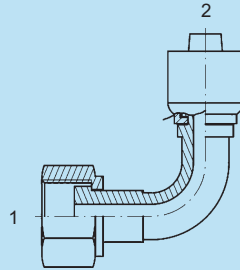

ONE PIECE COMPACT FITTINGS BW SERIES

Styles may vary from picture

SSHE-Z68901 - Str.

- (1) Fem. O-Ring Face Seal Swivel
- (2) Hose End Double Hex

FUI

SSHE-Z68901-12-12
 SSHE-Z68901-16-16
 SSHE-Z68901-20-20
 SSHE-Z68901-24-24

Description

SS 12FOFSX-12HEDH Double Hex Straight
 SS 16FOFSX-16HEDH Double Hex Straight
 SS 20FOFSX-20HEDH Double Hex Straight
 SS 24FOFSX-24HEDH Double Hex Straight

SSHE-Z68907 - 90°

- (1) Fem. O-Ring Face Seal Swivel
- (2) Hose End