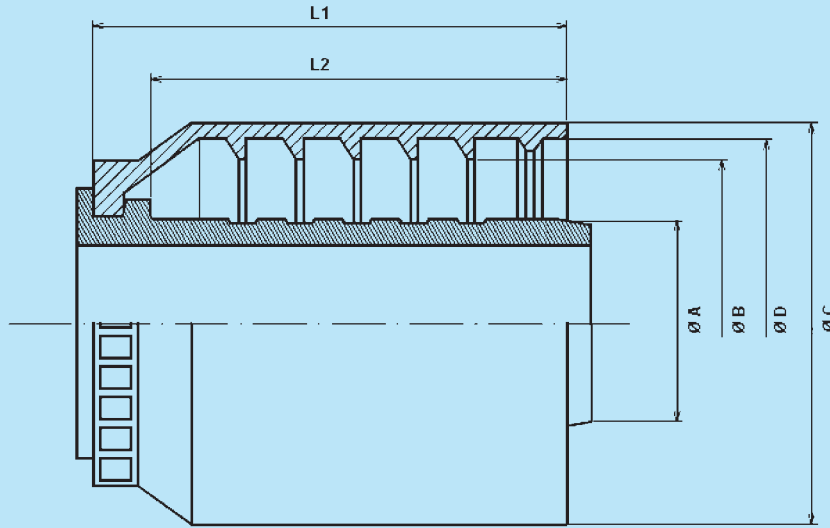

FERRULES FOR COMPACT ONE PIECE FITTINGS BW SERIES HOSE ENDS

	SIZE	Ø A	Ø B	Ø C	Ø D	L1	L2
SSHE-ZAC68010-12 (mm)	19	19.1	25.2	42.0	38.0	50.0	43.2
SSHE-ZAC68010-12 (inch)	3/4 "	0.75	0.99	1.65	1.50	1.97	1.70
SSHE-ZAC68010-16 (mm)	25	25.4	40.0	49.0	45.0	58.0	51.2
SSHE-ZAC68010-16 (inch)	1"	1.00	1.57	1.93	1.77	2.28	2.02
SSHE-ZAC68010-20 (mm)	32	31.8	53.0	64.0	58.8	67.0	59.0
SSHE-ZAC68010-20 (inch)	1 1/4"	1.25	2.09	2.52	2.31	2.64	2.32
SSHE-ZAC68010-24 (mm)	38	37.8	58.0	70.0	65.0	72.0	62.5
SSHE-ZAC68010-24 (inch)	1 1/2"	1.49	2.28	2.76	2.56	2.83	2.46
SSHE-ZAC68010-32 (mm)	50	*	*	*	*	*	*
SSHE-ZAC68010-32 (inch)	2"	*	*	*	*	*	*