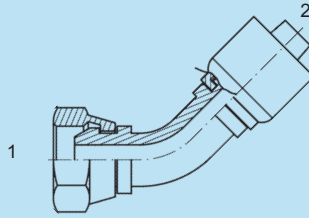

ONE PIECE COMPACT FITTINGS BW SERIES

Styles may vary from picture

SSHE-Z68108 - 45°

- (1) Fem. BPP Swivel
- (2) Hose End

FUI

SSHE-Z68108-12-12
SSHE-Z68108-16-16
SSHE-Z68108-20-20
SSHE-Z68108-24-24
SSHE-Z68108-32-32

Description

SS 12FBPPX-12HE 45° Shape
SS 16FBPPX-16HE 45° Shape
SS 20FBPPX-20HE 45° Shape
SS 24FBPPX-24HE 45° Shape
SS 32FBPPX-32HE 45° Shape