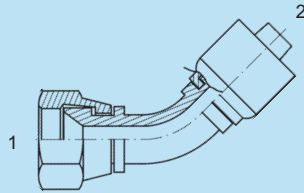

Description

SS 12FJX-12HEDH Double Hex Straight
 SS 16FJX-16HEDH Double Hex Straight
 SS 20FJX-20HEDH Double Hex Straight
 SS 24FJX-24HEDH Double Hex Straight
 SS 32FJX-32HEDH Double Hex Straight

ONE PIECE COMPACT FITTINGS BW SERIES

Styles may vary from picture

SSHE-Z68138 - 90°

- (1) Fem. 37° Swivel
- (2) Hose End

FUI

SSHE-Z68138-12-12
 SSHE-Z68138-16-16
 SSHE-Z68138-20-20
 SSHE-Z68138-24-24
 SSHE-Z68138-32-32

Description

SS 12FJX-12HE 90° Shape
 SS 16FJX-16HE 90° Shape
 SS 20FJX-20HE 90° Shape
 SS 24FJX-24HE 90° Shape
 SS 32FJX-32HE 90° Shape