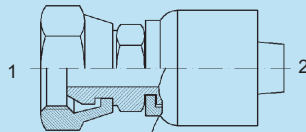

ONE PIECE COMPACT FITTINGS 43 SERIES

Styles may vary from picture

SSHE-88142 - Str.

- (1) Fem. 37° Swivel
- (2) Hose End

FUI #	Description
SSHE-88142-04-04	SS 4FJX-4HE Straight
SSHE-88142-06-06	SS 6FJX-6HE Straight
SSHE-88142-08-08	SS 8FJX-8HE Straight
SSHE-88142-12-12	SS 12FJX-12HE Straight
SSHE-88142-16-16	SS 16FJX-16HE Straight
SSHE-88142-20-20	SS 20FJX-20HE Straight
SSHE-88142-24-24	SS 24FJX-24HE Straight
SSHE-88142-32-32	SS 32FJX-32HE Straight