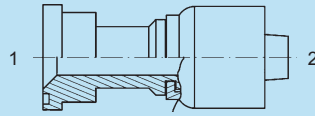

ONE PIECE COMPACT FITTINGS BW SERIES

Styles may vary from picture

SSHE-Z68182 - Str.

(1) Flange
(2) Hose End
3000 PSI SAE CODE 61

FUI #	Description	Price
SSHE-Z68182-12-12	SS 12FL-12HE Code 61 Straight	330.40
SSHE-Z68182-16-16	SS 16FL-16HE Code 61 Straight	398.50
SSHE-Z68182-20-20	SS 20FL-20HE Code 61 Straight	543.10
SSHE-Z68182-24-24	SS 24FL-24HE Code 61 Straight	724.55
SSHE-Z68182-32-32	SS 32FL-32HE Code 61 Straight	1273.45