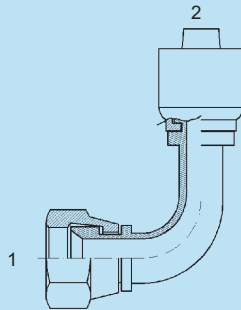

SSHE-88138 - 90°

- (1) Fem. 37° Swivel
- (2) Hose End

FUI #	Description
SSHE-88138-04-04	SS 4FJX-4HE 90° Shape
SSHE-88138-06-06	SS 6FJX-6HE 90° Shape
SSHE-88138-08-08	SS 8FJX-8HE 90° Shape
SSHE-88138-12-12	SS 12FJX-12HE 90° Shape
SSHE-88138-16-16	SS 16FJX-16HE 90° Shape