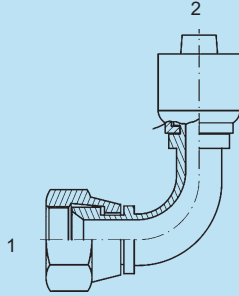

ONE PIECE COMPACT FITTINGS BW SERIES

Styles may vary from picture

SSHE-Z68138 - 90°

- (1) Fem. 37° Swivel
- (2) Hose End

FUI

SSHE-Z68138-12-12
SSHE-Z68138-16-16
SSHE-Z68138-20-20
SSHE-Z68138-24-24
SSHE-Z68138-32-32

Description

SS 12FJX-12HE 90° Shape
SS 16FJX-16HE 90° Shape
SS 20FJX-20HE 90° Shape
SS 24FJX-24HE 90° Shape
SS 32FJX-32HE 90° Shape