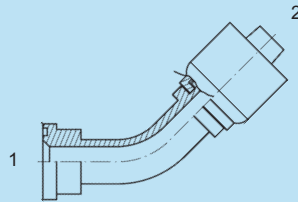

SSHE-Z68184 - 45°

(1) Flange
(2) Hose End
3000 PSI SAE CODE 61

FUI

SSHE-Z68184-12-12
SSHE Z68184-16-16
SSHE-Z68184-20-20
SSHE-Z68184-24-24
SSHE-Z68184-32-32

Description

SS 12FL-12HE Code 61 45° Shape
SS 16FL 16HE Code 61 45° Shape
SS 20FL-20HE Code 61 45° Shape
SS 24FL-24HE Code 61 45° Shape
SS 32FL-32HE Code 61 45° Shape