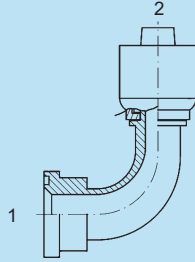

ONE PIECE COMPACT FITTINGS BW SERIES

Styles may vary from picture

SSHE-Z68283 - 90°

(1) Flange
(2) Hose End
6000 PSI SAE CODE 62

FUI

SSHE-Z68283-12-12
SSHE-Z68283-16-16
SSHE-Z68283-20-20
SSHE-Z68283-24-24
SSHE-Z68283-32-32

Description

SS 12FL-12HE Code 62 90° Shape
SS 16FL-16HE Code 62 90° Shape
SS 20FL-20HE Code 62 90° Shape
SS 24FL-24HE Code 62 90° Shape
SS 32FL-32HE Code 62 90° Shape