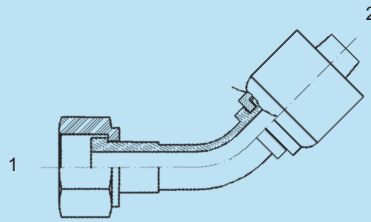

SSHE-88908

(1) Fem. O-Ring Face Seal Swivel
(2) Hose End

FUI

SSHE-88908-04-04
SSHE-88908-06-06
SSHE-88908-08-08
SSHE-88908-10-10
SSHE-88908-12-12
SSHE-88908-16-16

Description

SS 4FOFSX-4HE 45° Shape
SS 6FOFSX-6HE 45° Shape
SS 8FOFSX-8HE 45° Shape
SS 10FOFSX-10HE 45° Shape
SS 12FOFSX-12HE 45° Shape
SS 16FOFSX-16HE 45° Shape