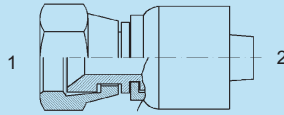

ONE PIECE COMPACT FITTINGS 43 SERIES

Styles may vary from picture

SSHE-88142 - Str.

- (1) Fem. 37° Swivel
- (2) Hose End

FUI #	Description
SSHE-88142-04-04	SS 4FJX-4HE Straight
SSHE-88142-06-06	SS 6FJX-6HE Straight
SSHE-88142-08-08	SS 8FJX-8HE Straight
SSHE-88142-12-12	SS 12FJX-12HE Straight
SSHE-88142-16-16	SS 16FJX-16HE Straight
SSHE-88142-20-20	SS 20FJX-20HE Straight
SSHE-88142-24-24	SS 24FJX-24HE Straight
SSHE-88142-32-32	SS 32FJX-32HE Straight