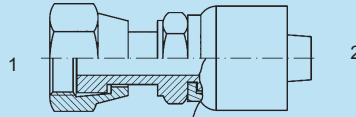

ONE PIECE COMPACT FITTINGS BW SERIES

Styles may vary from picture

SSHE-Z68901 - Str.

- (1) Fem. O-Ring Face Seal Swivel
- (2) Hose End Double Hex

FUI

SSHE-Z68901-12-12
SSHE-Z68901-16-16
SSHE-Z68901-20-20
SSHE-Z68901-24-24

Description

SS 12FOFSX-12HEDH Double Hex Straight
SS 16FOFSX-16HEDH Double Hex Straight
SS 20FOFSX-20HEDH Double Hex Straight
SS 24FOFSX-24HEDH Double Hex Straight