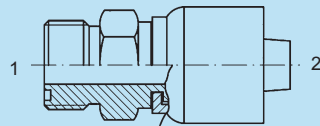

SSHE-Z68912 - Str.

- (1) Male O-Ring Face Seal
- (2) Hose End

FUI

SSHE-Z68912-12-12
SSHE-Z68912-16-16
SSHE-Z68912-20-20
SSHE-Z68912-24-24

Description

SS 12MOFS-12HE Straight
SS 16MOFS-16HE Straight
SS 20MOFS-20HE Straight
SS 24MOFS-24HE Straight