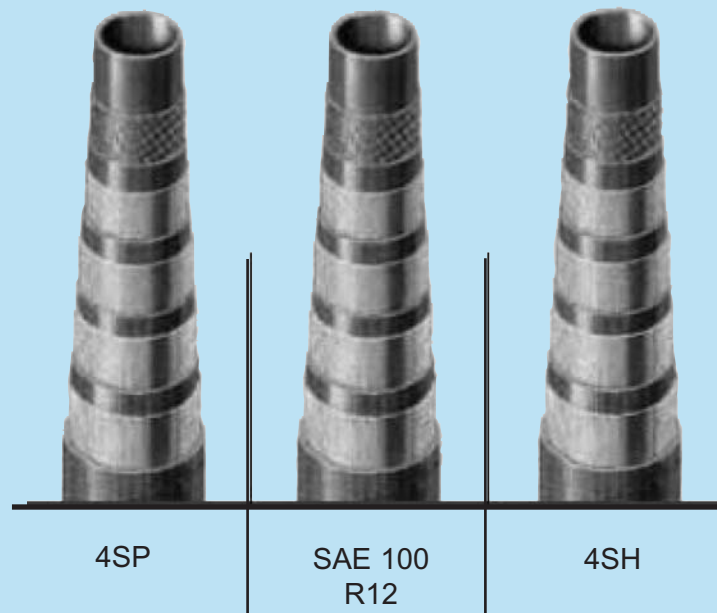

**316L Stainless Steel Hose Ends are one piece fittings BW Series
for hose 4SP / 100 R12 / 4SH**

BSPP - NPT / NPSM - JIC - METRIC - ORFS - SAE FLANGE