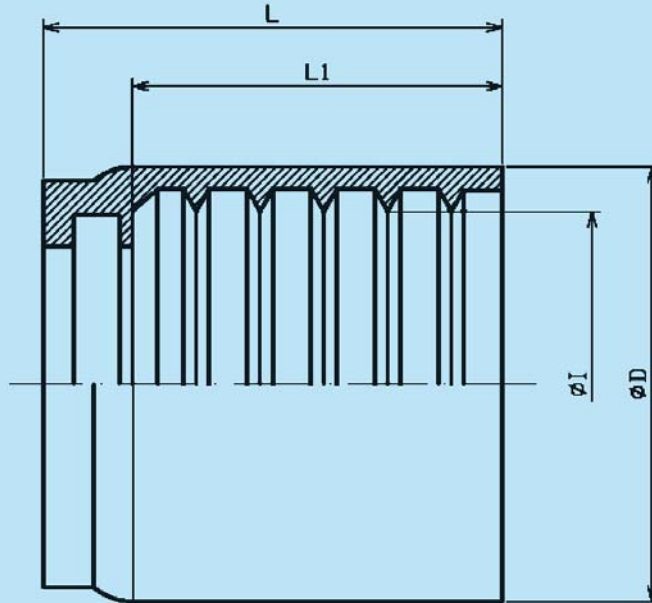

FERRULES FOR ONE PIECE COMPACT FITTINGS 43 SERIES HOSE ENDS

SSHE-ZPFC22120-04 (mm)
SSHE-ZPFC22120-04 (inch)
SSHE-ZPFC22120-05 (mm)
SSHE-ZPFC22120-05 (inch)
SSHE-ZPFC22120-06 (mm)
SSHE-ZPFC22120-06 (inch)
SSHE-ZPFC22120-08 (mm)
SSHE-ZPFC22120-08 (inch)
SSHE-ZPFC22120-10 (mm)
SSHE-ZPFC22120-10 (inch)
SSHE-ZPFC22120-12 (mm)
SSHE-ZPFC22120-12 (inch)
SSHE-ZPFC22120-16 (mm)
SSHE-ZPFC22120-16 (inch)

SIZE	L	L1	Ø D	Ø I
6	27.0	21.2	23.0	16.2
1/4 "	1.06	0.83	0.91	0.64
8	30.0	24.0	24.0	17.3
5/16"	1.18	0.94	0.94	0.68
10	29.5	23.5	27.3	20.8
3/8"	1.16	0.93	1.07	0.82
12	32.2	25.6	29.0	23.0
1/2"	1.27	1.01	1.14	0.91
16	36.0	29.0	34.0	27.0
5/8"	1.42	1.14	1.34	1.06
19	43.0	34.7	38.0	30.7
3/4"	1.69	1.37	1.5	1.21
25	48.3	39.8	47.0	40.5
1"	1.90	1.57	1.85	1.59