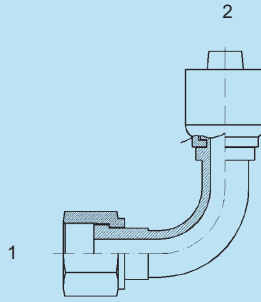

ONE PIECE COMPACT FITTINGS 43 SERIES

Styles may vary from picture

SSHE-88907 - 90°

(1) Fem. O-Ring Face Seal Swivel
(2) Hose End

FUI

SSHE-88907-04-04
SSHE-88907-06-06
SSHE-88907-08-08
SSHE-88907-10-10
SSHE-88907-12-12
SSHE-88907-16-16

Description

SS 4FOFSX-4HE 90° Shape
SS 6FOFSX-6HE 90° Shape
SS 8FOFSX-8HE 90° Shape
SS 10FOFSX-10HE 90° Shape
SS 12FOFSX-12HE 90° Shape
SS 16FOFSX-16HE 90° Shape