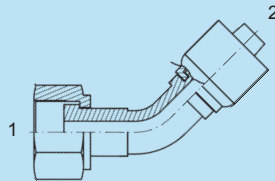

SSHE-Z68908 - 45°

- (1) Fem. O-Ring Face Seal Swivel
- (2) Hose End

FUI

SSHE-Z68908-12-12
SSHE-Z68908-16-16
SSHE-Z68908-20-20
SSHE-Z68908-24-24

Description

SS 12FOFSX-12HE 45° Shape
SS 16FOFSX-16HE 45° Shape
SS 20FOFSX-20HE 45° Shape
SS 24FOFSX-24HE 45° Shape