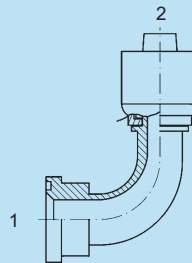

SSHE-Z68183 - 90°

(1) Flange
(2) Hose End
3000 PSI SAE CODE 61

FUI #	Description	Price
SSHE-Z68183-12-12	SS 12FL-12HE Code 61 90° Shape	381.60
SSHE-Z68183-16-16	SS 16FL-16HE Code 61 90° Shape	567.50
SSHE-Z68183-20-20	SS 20FL-20HE Code 61 90° Shape	792.20
SSHE-Z68183-24-24	SS 24FL-24HE Code 61 90° Shape	1073.75
SSHE-Z68183-32-32	SS 32FL-32HE Code 61 90° Shape	1850.45