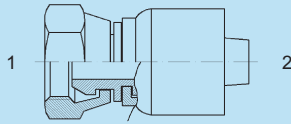

ONE PIECE COMPACT FITTINGS 43 SERIES

Styles may vary from picture

SSHE-88100 - Str.

- (1) Fem. BPP Swivel
- (2) Hose End

FUI

SSHE-88100-04-04
SSHE-88100-06-06
SSHE-88100-08-08
SSHE-88100-12-12
SSHE-88100-16-16

Description

SS 4FBPPX-4HE Straight
SS 6FBPPX-6HE Straight
SS 8FBPPX-8HE Straight
SS 12FBPPX-12HE Straight
SS 16FBPPX-16HE Straight