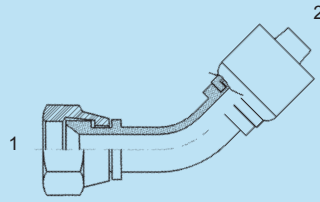

ONE PIECE COMPACT FITTINGS 43 SERIES

Styles may vary from picture

SSHE-88139 - 45°
(1) Fem. 37° Swivel
(2) Hose End

FUI #

- SSHE-88139-04-04
- SSHE-88139-06-06
- SSHE-88139-08-08
- SSHE-88139-12-12
- SSHE-88139-16-16

Description

- SS 4FJX-4HE 45° Shape
- SS 6FJX-6HE 45° Shape
- SS 8FJX-8HE 45° Shape
- SS 12FJX-12HE 45° Shape
- SS 16FJX-16HE 45° Shape