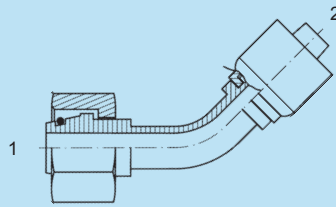

SSHE-Z68206 - 45°

- (1) Fem. Metric 24° Swivel
- (2) Hose End

FUI

SSHE-Z68206-3020-12
SSHE-Z68206-3625-12
SSHE-Z68206-4230-16
SSHE-Z68206-5238-20

Description

SS 20HM30X2.0FMFLXDKO-12HE 45° Shape
SS 25HM36X2.0FMFLXDKO-12HE 45° Shape
SS 30HM42X2.0FMFLXDKO-16HE 45° Shape
SS 38HM52X2.0FMFLXDKO-20HE 45° Shape