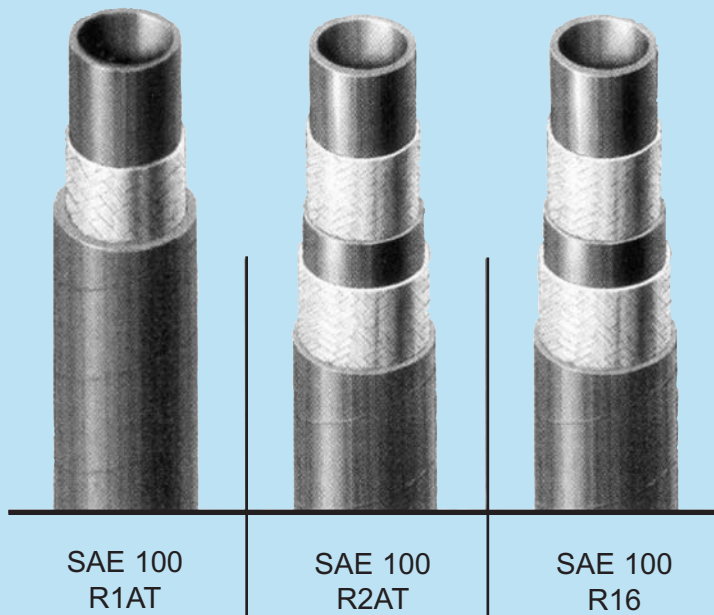

TABLE OF CONTENTS

Hose Information 43 Series	1
One Piece Compact Fittings 43 Series	2
Ferrule Information 43 Series	8
Hose Information BW Series	9
One Piece Compact Fittings BW Series	10
Ferrule Information BW Series	18
Crimping Charts	19
Parts Index	21

*“It is the policy of Fittings Unlimited, Inc.
to maintain and improve our customer satisfaction by
providing hydraulic and pneumatic fittings and
accessories that consistently meet our customer’s
specified product and delivery requirements.”*

**316L Stainless Steel Hose Ends are one piece fittings 43 Series
for hose 100 R1AT / 100 R2AT / 100 R16**

BSP - NPT / NPSM - JIC - METRIC - ORFS