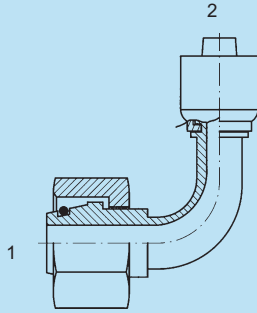

ONE PIECE COMPACT FITTINGS BW SERIES

Styles may vary from picture

SSHE-Z68205 - 90°

- (1) Fem. Metric 24° Swivel
- (2) Hose End

FUI

SSHE-Z68205-3020-12
SSHE-Z68205-3625-12
SSHE-Z68205-4230-16
SSHE-Z68205-5238-20

Description

SS 20HM30X2.0FMFLXDKO-12HE 90° Shape
SS 25HM36X2.0FMFLXDKO-12HE 90° Shape
SS 30HM42X2.0FMFLXDKO-16HE 90° Shape
SS 38HM52X2.0FMFLXDKO-20HE 90° Shape