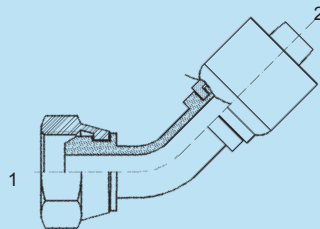

SSHE-88107 - 90°

- (1) Fem. BPP Swivel
- (2) Hose End

FUI

SSHE-88107-04-04
 SSHE-88107-06-06
 SSHE-88107-08-08
 SSHE-88107-12-12
 SSHE-88107-16-16

Description

SS 4FBPPX-4HE 90° Shape
 SS 6FBPPX-6HE 90° Shape
 SS 8FBPPX-8HE 90° Shape
 SS 12FBPPX-12HE 90° Shape
 SS 16FBPPX-16HE 90° Shape

SSHE-88108 - 45°

- (1) Fem. BPP Swivel
- (2) Hose End

FUI

SSHE-88108-04-04
 SSHE-88108-06-06
 SSHE-88108-08-08

Description

SS 4FBPPX-4HE 45° Shape
 SS 6FBPPX-6HE 45° Shape
 SS 8FBPPX-8HE 45° Shape

Price

76.10
 85.60
 108.30